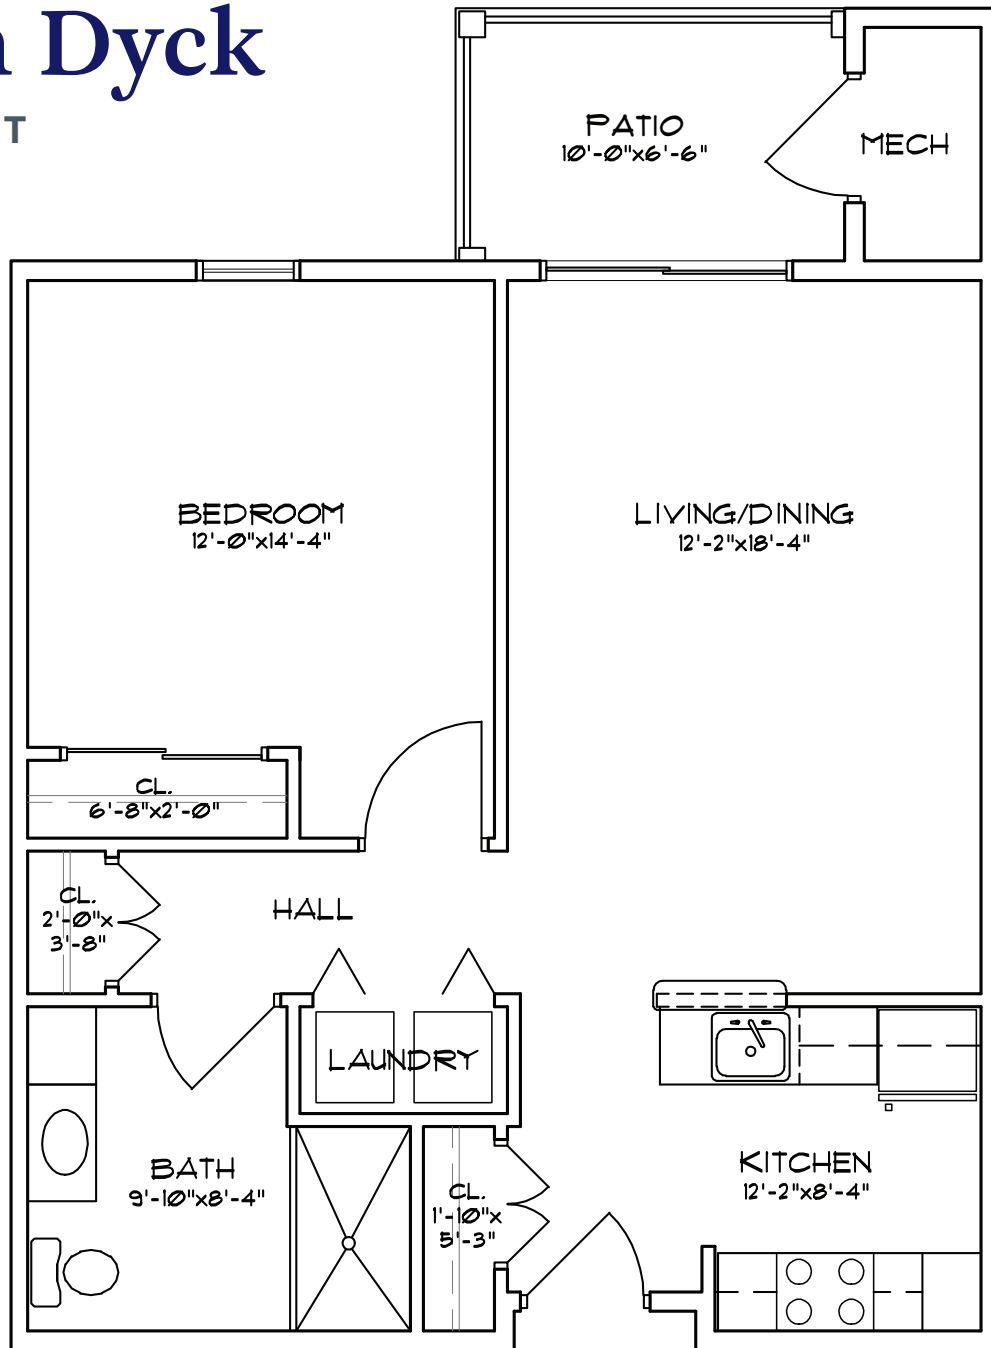

The Van Dyck

720 SQUARE FEET

- 1 Bedroom
- 1 Full Bathroom
- Kitchen
- Living/Dining Room
- Patio

Measurements are approximate.

Summit At Glenwyck | 150 Dutch Meadows Lane, Glenville, NY 12302

518.280.7340 | SummitSeniorLife.com/Glenville