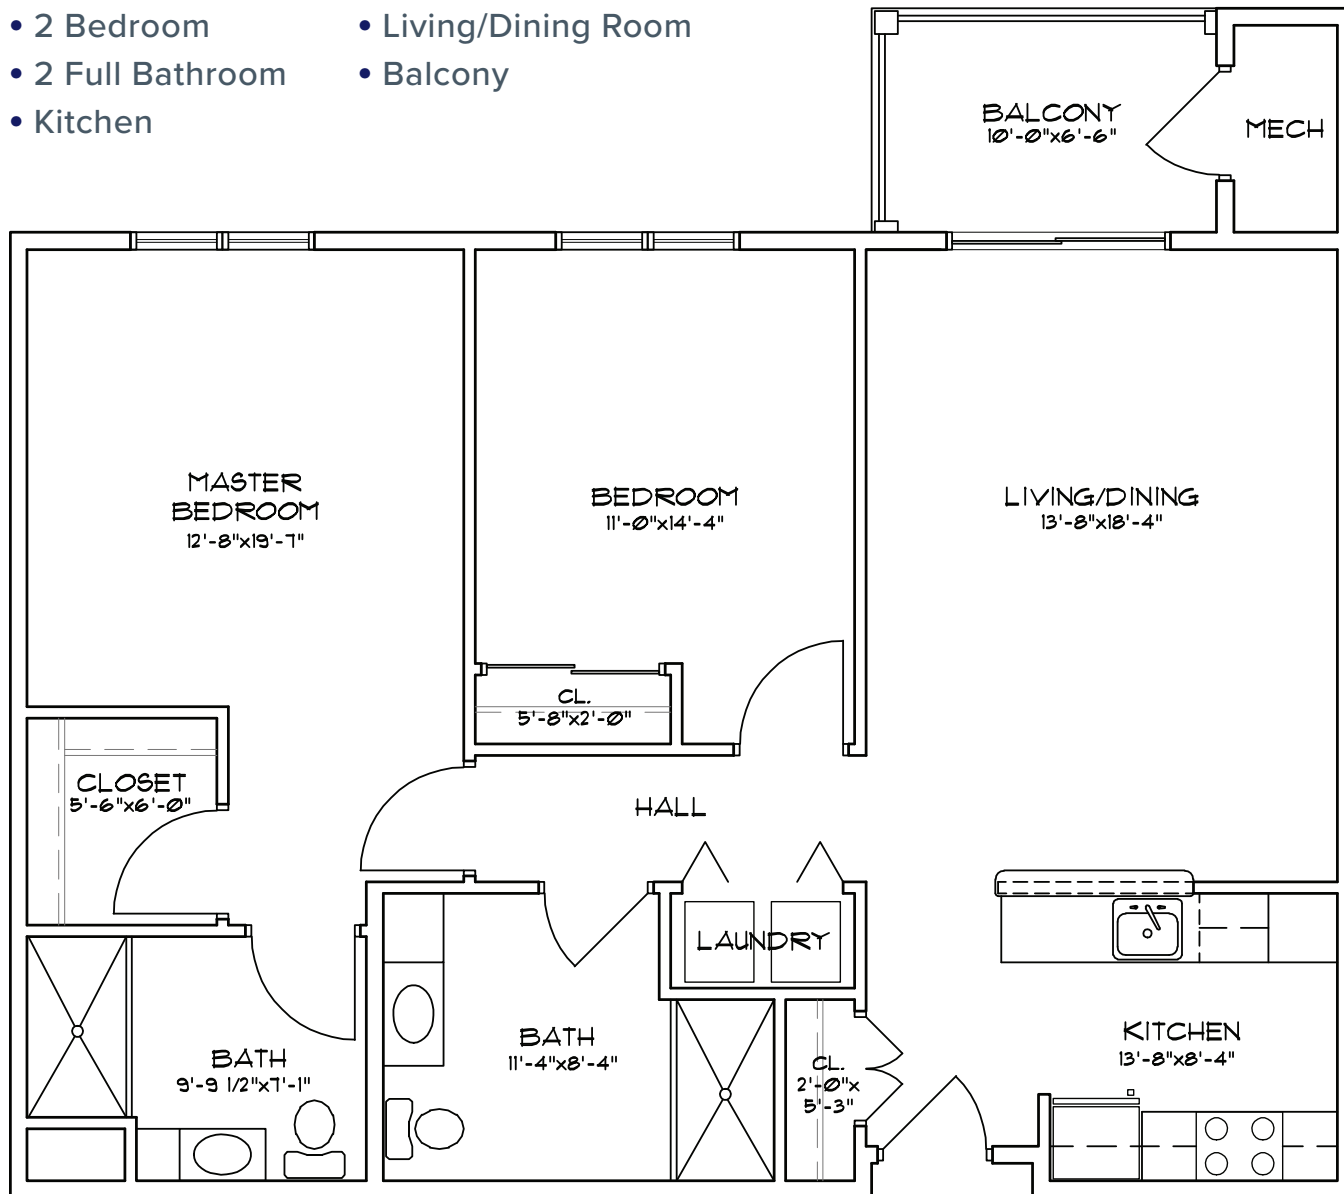

The Mohawk 1100 SQUARE FEET

- 2 Bedroom
- Living/Dining Room
- 2 Full Bathroom
- Balcony
- Kitchen

Measurements are approximate.

Summit At Glenwyck | 150 Dutch Meadows Lane | Glenville, NY 12302

518.280.7340 | SummitAtGlenwyck.com