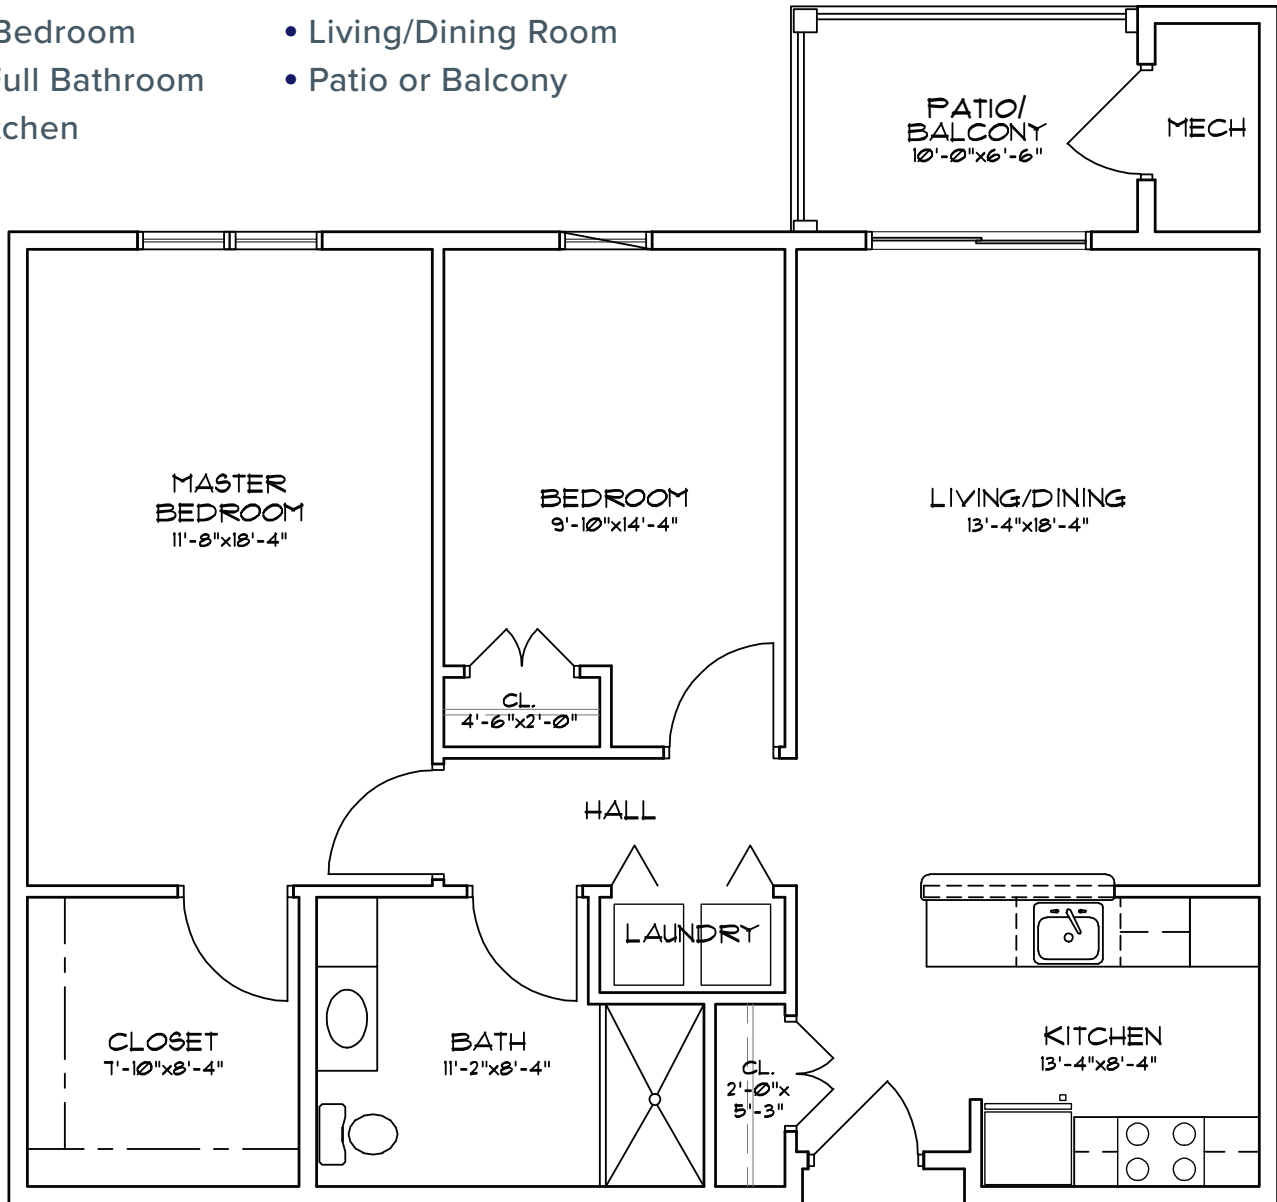

# The Stockade 1030 SQUARE FEET

- 2 Bedroom
- Living/Dining Room
- 1 Full Bathroom
- Patio or Balcony
- Kitchen

Measurements are approximate.

Summit At Glenwyck | 150 Dutch Meadows Lane | Glenville, NY 12302